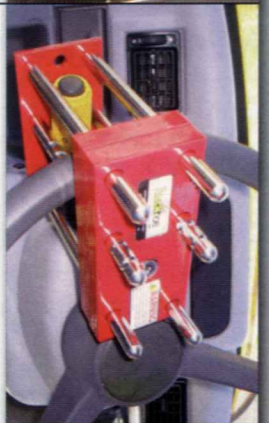

The ORIGINAL

Skidsteer Lock

Lock Both Drive Controls of ALL Skid Loaders
... works on enclosed cabs too

e-series Skidsteer Lock

Lock One Drive Control of ALL Skid Loaders
... works on enclosed cabs too

Backhoe Lock

Lock the Steering Wheel in the Turned Position on ALL Types of Equipment

Stabilizer Lock

Lock the Stabilizer in the Down Position
... a shorter version available to lock articulating equipment steering

Excavator Lock

Lock Both Drive Controls in Opposite Directions
... for both small and large excavators

Ball & Ring Hitch Lock

Universal for Both Ball & Ring Type Hitches of ANY SIZE
... built with 1/4" plate steel

Heavy Duty Wheel Lock